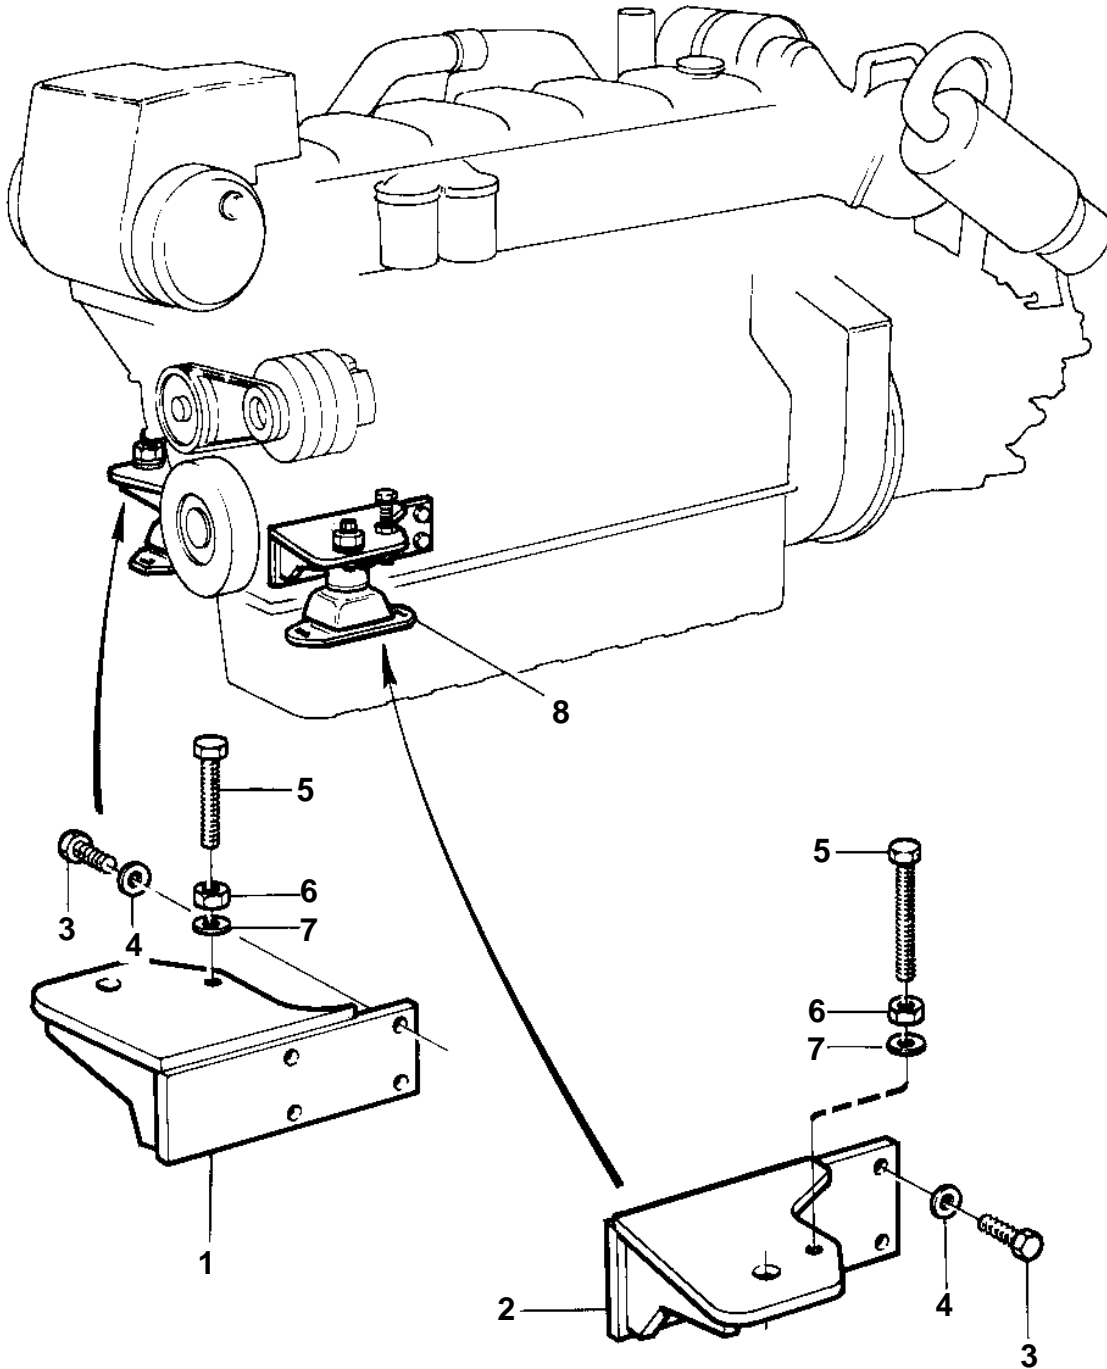

TAMD102D

TAMD102D

REF	PART NO.	QTY	DESCRIPTION		SEE SEC.	NOTES
1	863712	1	Bracket	SO		S.B
2	863929	1	Bracket			P
3	955577	8	Screw			
4	941911	8	Spring washer			
5	977987	2	Adjuster screw, adjusting			
6	971072	2	Nut			
7	940280	2	Spring washer			
8		X	Engine suspensionelastic		789	